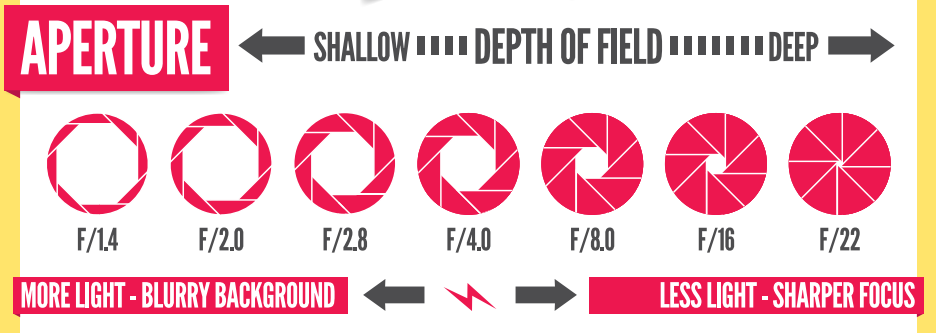

TOTALLY RAD! QUICK REFERENCE GUIDE MANUAL PHOTOGRAPHY

EXPOSURE

← JUST RIGHT →

← TOO BRIGHT →

← TOO DARK →

NOW IT'S TIME TO TAKE YOUR PHOTOGRAPHY TO THE NEXT LEVEL. GETTOTALLYRAD.COM