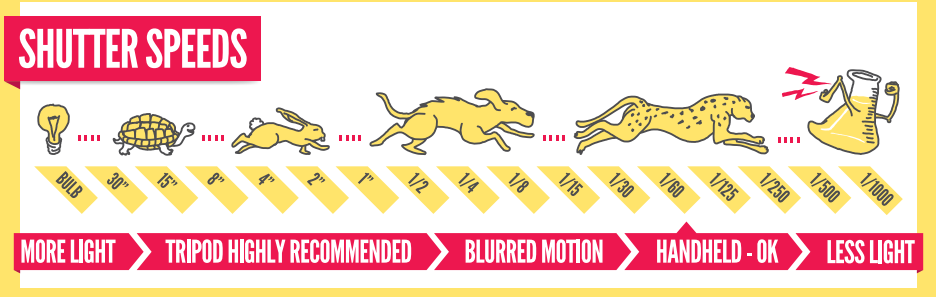

TOTALLY RAD! QUICK REFERENCE GUIDE MANUAL PHOTOGRAPHY

EXPOSURE

← JUST RIGHT →

← TOO BRIGHT →

← TOO DARK →

NOW IT'S TIME TO TAKE YOUR PHOTOGRAPHY TO THE NEXT LEVEL. GETTOTALLYRAD.COM