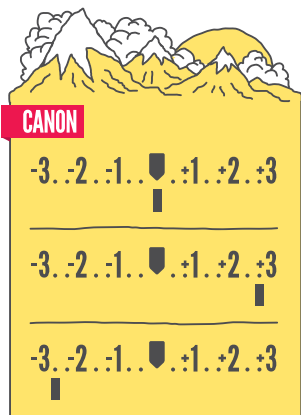

TOTALLY RAD! QUICK REFERENCE GUIDE MANUAL PHOTOGRAPHY

EXPOSURE

← JUST RIGHT →

← TOO BRIGHT →

← TOO DARK →

NOW IT'S TIME TO TAKE YOUR PHOTOGRAPHY TO THE NEXT LEVEL. GETTOTALLYRAD.COM